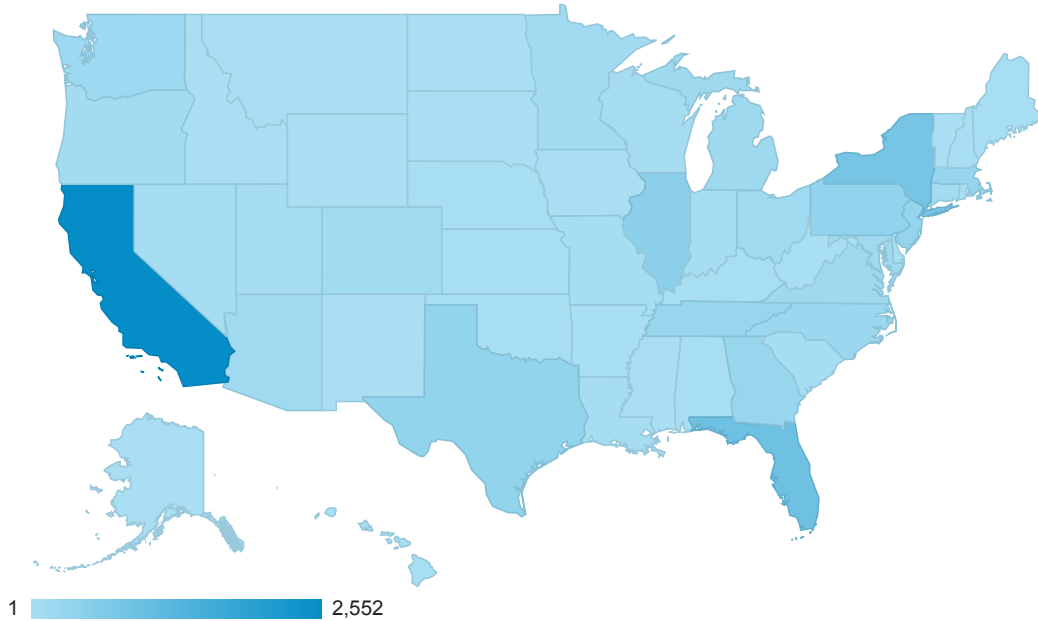

Jul 1, 2012 - Dec 31, 2012

Location

ALL » COUNTRY: United States

 All Sessions
97.47%

Map Overlay

Summary

Region	Acquisition			Behavior			Conversions		
	Sessions	% New Sessions	New Users	Bounce Rate	Pages / Session	Avg. Session Duration	Goal Conversion Rate	Goal Completions	Goal Value
	9,568 % of Total: 97.47% (9,816)	75.45% Avg for View: 75.69% (-0.32%)	7,219 % of Total: 97.16% (7,430)	60.05% Avg for View: 60.38% (-0.54%)	1.23 Avg for View: 1.23 (0.17%)	00:06:53 Avg for View: 00:06:53 (-0.04%)	0.00% Avg for View: 0.00% (0.00%)	0 % of Total: 0.00% (0)	\$0.00 % of Total: 0.00% (\$0.00)
1. California	2,552 (26.67%)	68.03%	1,736 (24.05%)	62.46%	1.20	00:08:06	0.00%	0 (0.00%)	\$0.00 (0.00%)
2. Florida	928 (9.70%)	82.87%	769 (10.65%)	61.21%	1.19	00:05:22	0.00%	0 (0.00%)	\$0.00 (0.00%)
3. New York	810 (8.47%)	70.74%	573 (7.94%)	58.02%	1.19	00:05:27	0.00%	0 (0.00%)	\$0.00 (0.00%)
4. Illinois	486 (5.08%)	80.04%	389 (5.39%)	54.94%	1.17	00:07:48	0.00%	0 (0.00%)	\$0.00 (0.00%)
5. Pennsylvania	369 (3.86%)	52.03%	192 (2.66%)	66.94%	1.13	00:07:34	0.00%	0 (0.00%)	\$0.00 (0.00%)
6. Texas	358 (3.74%)	85.20%	305 (4.22%)	64.80%	1.18	00:03:58	0.00%	0 (0.00%)	\$0.00 (0.00%)
7. New Jersey	336 (3.51%)	83.33%	280 (3.88%)	62.20%	1.18	00:03:25	0.00%	0 (0.00%)	\$0.00 (0.00%)
8. Massachusetts	300 (3.14%)	78.00%	234 (3.24%)	51.67%	1.26	00:04:59	0.00%	0 (0.00%)	\$0.00 (0.00%)
9. Georgia	276 (2.88%)	85.87%	237 (3.28%)	61.96%	1.11	00:03:20	0.00%	0 (0.00%)	\$0.00 (0.00%)
10. Tennessee	272 (2.84%)	30.88%	84 (1.16%)	31.62%	2.92	00:09:14	0.00%	0 (0.00%)	\$0.00 (0.00%)
11. North Carolina	229 (2.39%)	88.21%	202 (2.80%)	66.81%	1.14	00:02:36	0.00%	0 (0.00%)	\$0.00 (0.00%)
12. Washington	196 (2.05%)	89.80%	176 (2.44%)	64.80%	1.17	00:03:47	0.00%	0 (0.00%)	\$0.00 (0.00%)
13. Michigan	193 (2.02%)	81.87%	158 (2.19%)	55.96%	1.18	00:02:56	0.00%	0 (0.00%)	\$0.00 (0.00%)
14. Virginia	181 (1.89%)	83.98%	152 (2.11%)	54.70%	1.18	00:12:58	0.00%	0 (0.00%)	\$0.00 (0.00%)